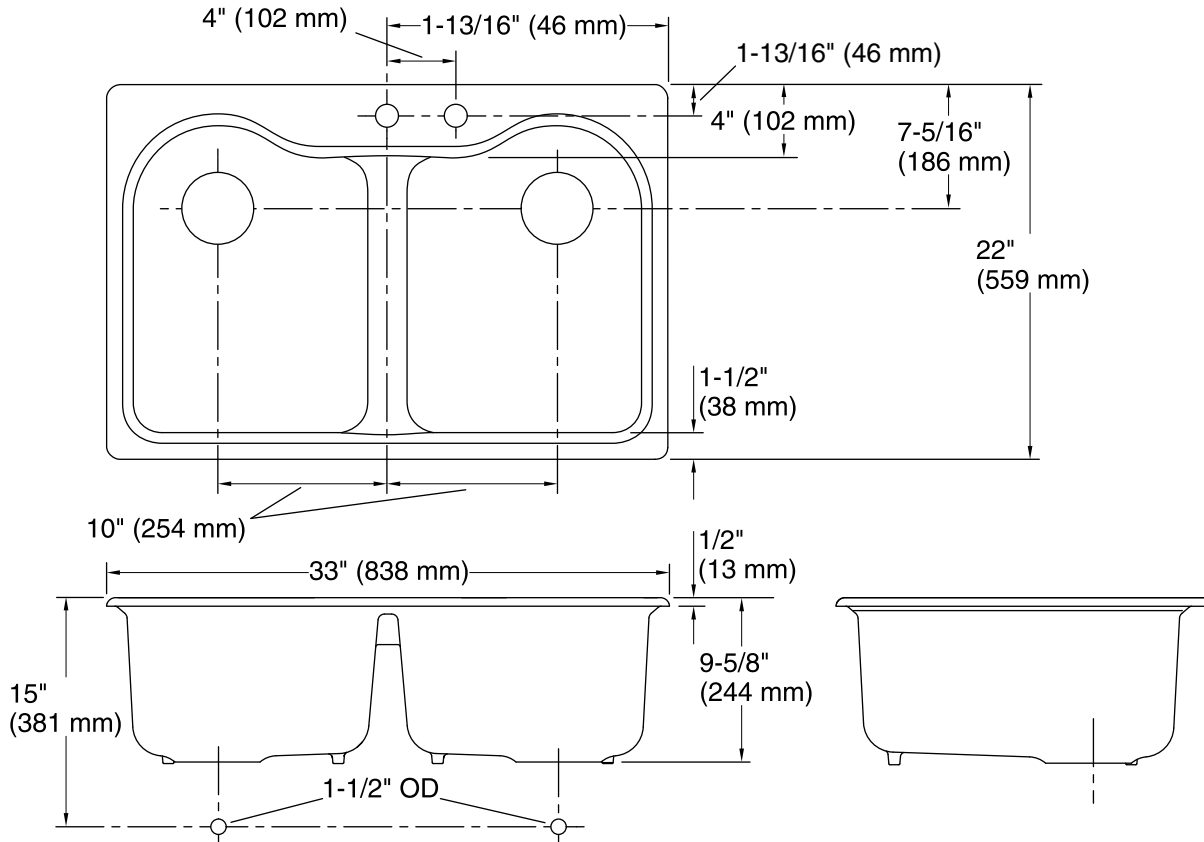

Technical Information

All product dimensions are nominal.

Bowl configuration:	Double equal
Installation:	Top-mount
Bowl area (Left)	Length: 14-1/8" (359 mm) Width: 16-1/4" (413 mm) Bowl depth: 9" (229 mm)
Bowl area (Right)	Length: 14-1/8" (359 mm) Width: 16-1/4" (413 mm) Bowl depth: 9" (229 mm)
Number of deck holes:	1
Faucet hole(s):	1-3/8" (35 mm)
Drain hole:	3-7/8" (98 mm)
Template:	1125670-7, required, included

Technical Information

All product dimensions are nominal.

Bowl configuration:	Double equal
Installation:	Top-mount
Bowl area (Left)	Length: 14-1/8" (359 mm) Width: 16-1/4" (413 mm) Bowl depth: 9" (229 mm)
Bowl area (Right)	Length: 14-1/8" (359 mm) Width: 16-1/4" (413 mm) Bowl depth: 9" (229 mm)
Number of deck holes:	2
Faucet hole(s):	1-3/8" (35 mm)
Drain hole:	3-7/8" (98 mm)
Template:	1125670-7, required, included

Technical Information

All product dimensions are nominal.

Bowl configuration:	Double equal
Installation:	Top-mount
Bowl area (Left)	Length: 14-1/8" (359 mm) Width: 16-1/4" (413 mm) Bowl depth: 9" (229 mm)
Bowl area (Right)	Length: 14-1/8" (359 mm) Width: 16-1/4" (413 mm) Bowl depth: 9" (229 mm)
Number of deck holes:	3
Faucet hole(s):	1-3/8" (35 mm)
Drain hole:	3-7/8" (98 mm)
Template:	1125670-7, required, included

Technical Information

All product dimensions are nominal.

Bowl configuration:	Double equal
Installation:	Top-mount
Bowl area (Left)	Length: 14-1/8" (359 mm) Width: 16-1/4" (413 mm) Bowl depth: 9" (229 mm)
Bowl area (Right)	Length: 14-1/8" (359 mm) Width: 16-1/4" (413 mm) Bowl depth: 9" (229 mm)
Number of deck holes:	4
Faucet hole(s):	1-3/8" (35 mm)
Drain hole:	3-7/8" (98 mm)
Template:	1125670-7, required, included