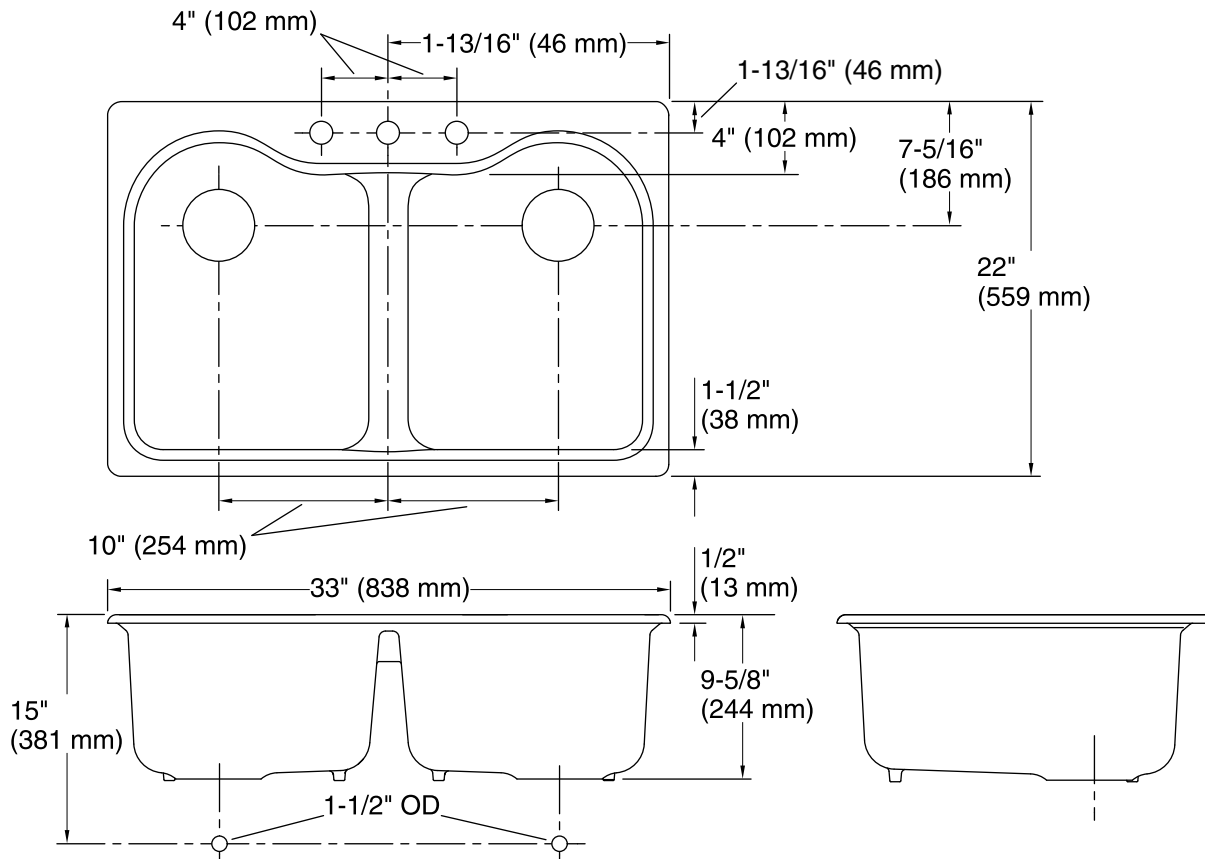

Technical Information

All product dimensions are nominal.

Bowl configuration:	Double equal
Installation:	Top-mount
Bowl area (Left)	Length: 14-1/8" (359 mm) Width: 16-1/4" (413 mm) Bowl depth: 9" (229 mm)
Bowl area (Right)	Length: 14-1/8" (359 mm) Width: 16-1/4" (413 mm) Bowl depth: 9" (229 mm)
Number of deck holes:	1
Faucet hole(s):	1-3/8" (35 mm)
Drain hole:	3-7/8" (98 mm)
Template:	1125670-7, required, included

Technical Information

All product dimensions are nominal.

Bowl configuration:	Double equal
Installation:	Top-mount
Bowl area (Left)	Length: 14-1/8" (359 mm) Width: 16-1/4" (413 mm) Bowl depth: 9" (229 mm)
Bowl area (Right)	Length: 14-1/8" (359 mm) Width: 16-1/4" (413 mm) Bowl depth: 9" (229 mm)
Number of deck holes:	2
Faucet hole(s):	1-3/8" (35 mm)
Drain hole:	3-7/8" (98 mm)
Template:	1125670-7, required, included

Technical Information

All product dimensions are nominal.

Bowl configuration:	Double equal
Installation:	Top-mount
Bowl area (Left)	Length: 14-1/8" (359 mm) Width: 16-1/4" (413 mm) Bowl depth: 9" (229 mm)
Bowl area (Right)	Length: 14-1/8" (359 mm) Width: 16-1/4" (413 mm) Bowl depth: 9" (229 mm)
Number of deck holes:	3
Faucet hole(s):	1-3/8" (35 mm)
Drain hole:	3-7/8" (98 mm)
Template:	1125670-7, required, included

Technical Information

All product dimensions are nominal.

Bowl configuration:	Double equal
Installation:	Top-mount
Bowl area (Left)	Length: 14-1/8" (359 mm) Width: 16-1/4" (413 mm) Bowl depth: 9" (229 mm)
Bowl area (Right)	Length: 14-1/8" (359 mm) Width: 16-1/4" (413 mm) Bowl depth: 9" (229 mm)
Number of deck holes:	4
Faucet hole(s):	1-3/8" (35 mm)
Drain hole:	3-7/8" (98 mm)
Template:	1125670-7, required, included