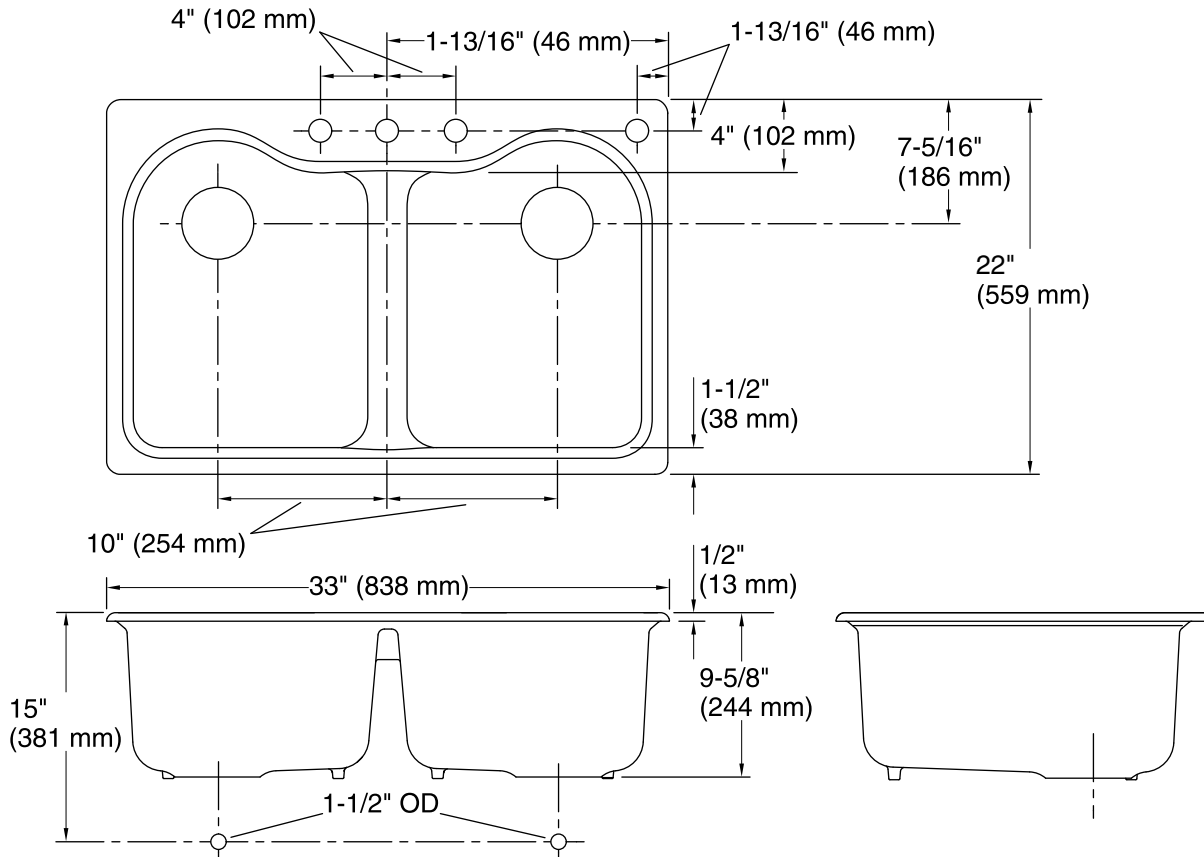

Technical Information

All product dimensions are nominal.

Bowl configuration:	Double equal
Installation:	Top-mount
Bowl area (Left)	Length: 14-1/8" (359 mm) Width: 16-1/4" (413 mm) Bowl depth: 9" (229 mm)
Bowl area (Right)	Length: 14-1/8" (359 mm) Width: 16-1/4" (413 mm) Bowl depth: 9" (229 mm)
Number of deck holes:	1
Faucet hole(s):	1-3/8" (35 mm)
Drain hole:	3-7/8" (98 mm)
Template:	1125670-7, required, included

Technical Information

All product dimensions are nominal.

Bowl configuration:	Double equal
Installation:	Top-mount
Bowl area (Left)	Length: 14-1/8" (359 mm) Width: 16-1/4" (413 mm) Bowl depth: 9" (229 mm)
Bowl area (Right)	Length: 14-1/8" (359 mm) Width: 16-1/4" (413 mm) Bowl depth: 9" (229 mm)
Number of deck holes:	2
Faucet hole(s):	1-3/8" (35 mm)
Drain hole:	3-7/8" (98 mm)
Template:	1125670-7, required, included

Technical Information

All product dimensions are nominal.

Bowl configuration:	Double equal
Installation:	Top-mount
Bowl area (Left)	Length: 14-1/8" (359 mm) Width: 16-1/4" (413 mm) Bowl depth: 9" (229 mm)
Bowl area (Right)	Length: 14-1/8" (359 mm) Width: 16-1/4" (413 mm) Bowl depth: 9" (229 mm)
Number of deck holes:	3
Faucet hole(s):	1-3/8" (35 mm)
Drain hole:	3-7/8" (98 mm)
Template:	1125670-7, required, included

Technical Information

All product dimensions are nominal.

Bowl configuration:	Double equal
Installation:	Top-mount
Bowl area (Left)	Length: 14-1/8" (359 mm) Width: 16-1/4" (413 mm) Bowl depth: 9" (229 mm)
Bowl area (Right)	Length: 14-1/8" (359 mm) Width: 16-1/4" (413 mm) Bowl depth: 9" (229 mm)
Number of deck holes:	4
Faucet hole(s):	1-3/8" (35 mm)
Drain hole:	3-7/8" (98 mm)
Template:	1125670-7, required, included