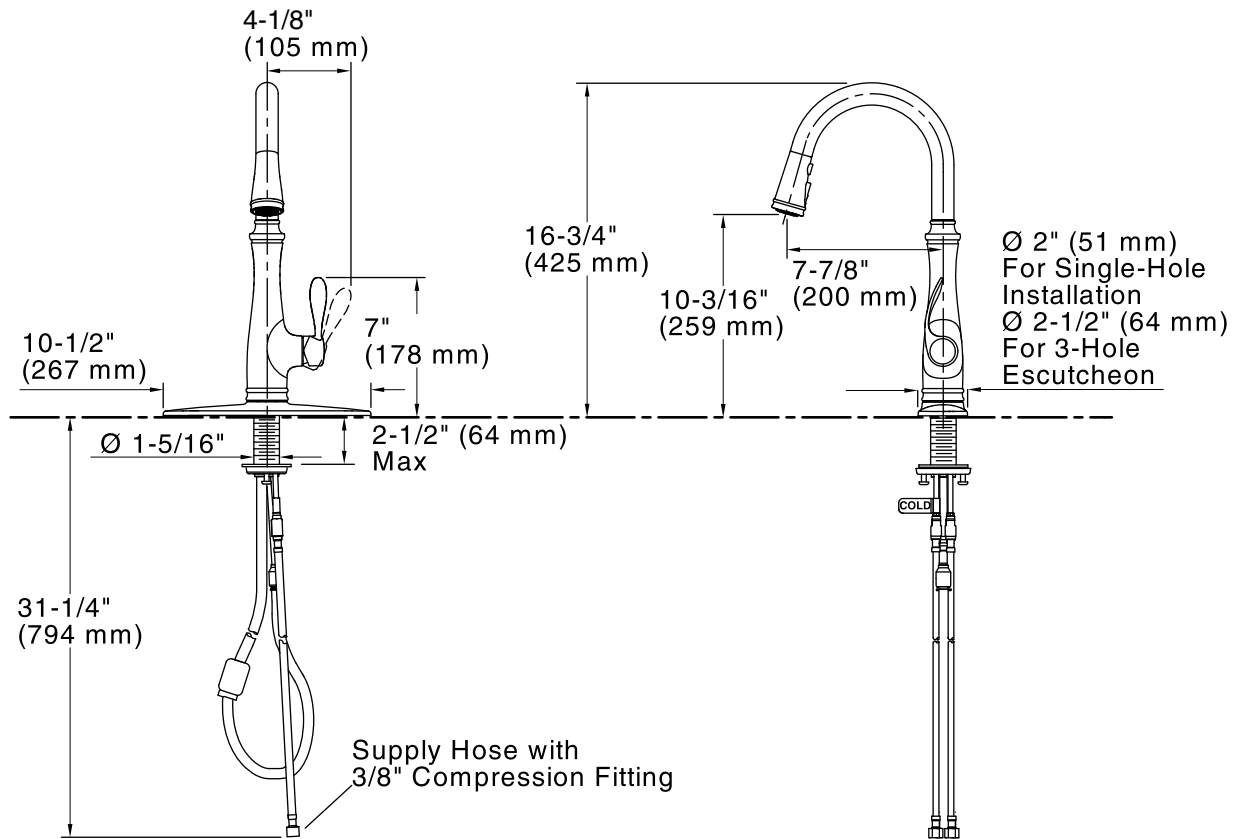

Technical Information

All product dimensions are nominal.

Faucet:

Flow rate: 1.8 gal/min (6.8 l/min)

Pressure: 60 psi (4.1 bar)

Notes

Install this product according to the installation guide.

ADA compliant when installed to the specific requirements of these regulations.