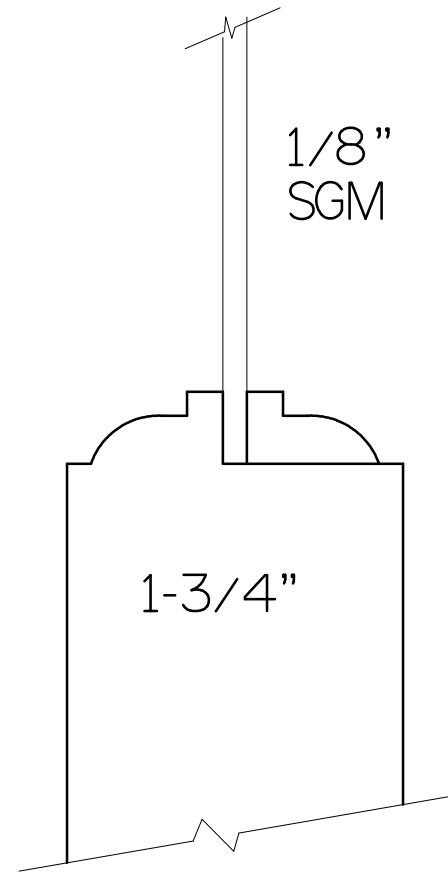

Stile and Rail measurements are overall including 3/8 sticking.

JPH

BUFFELEN WOODWORKING CO.

SINCE 1913

REF. NO.

2-8 x 6-8 1501

DATE 10/11/16

SCALE 3/4" = 1'