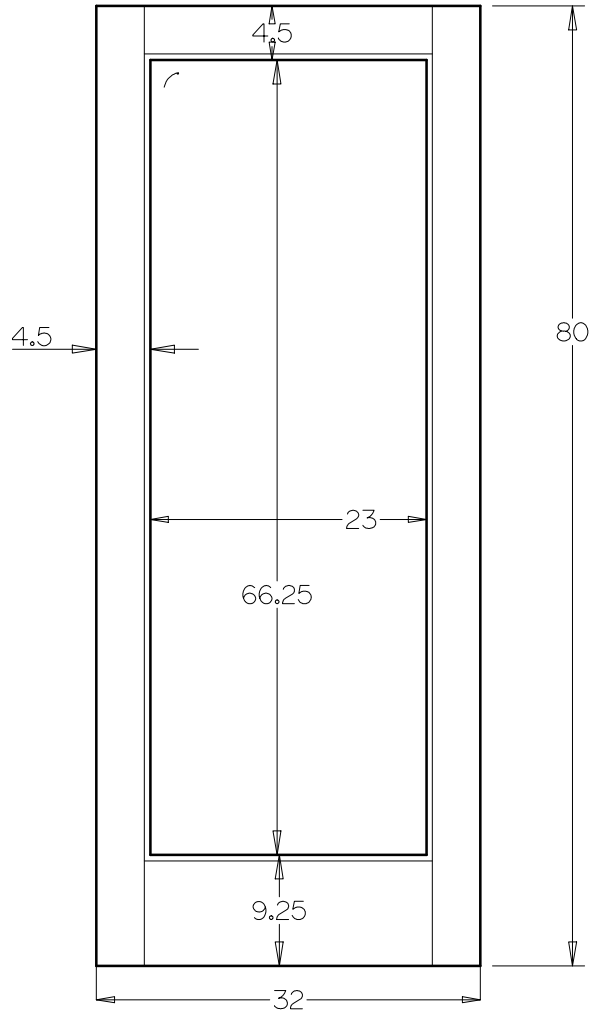

Stile and Rail measurements are overall including 3/8 sticking.

JPH

BUFFELEN WOODWORKING CO.

SINCE 1913

REF. NO.

2-8 x 6-8 1501

DATE 10/11/16

SCALE 3/4" = 1'