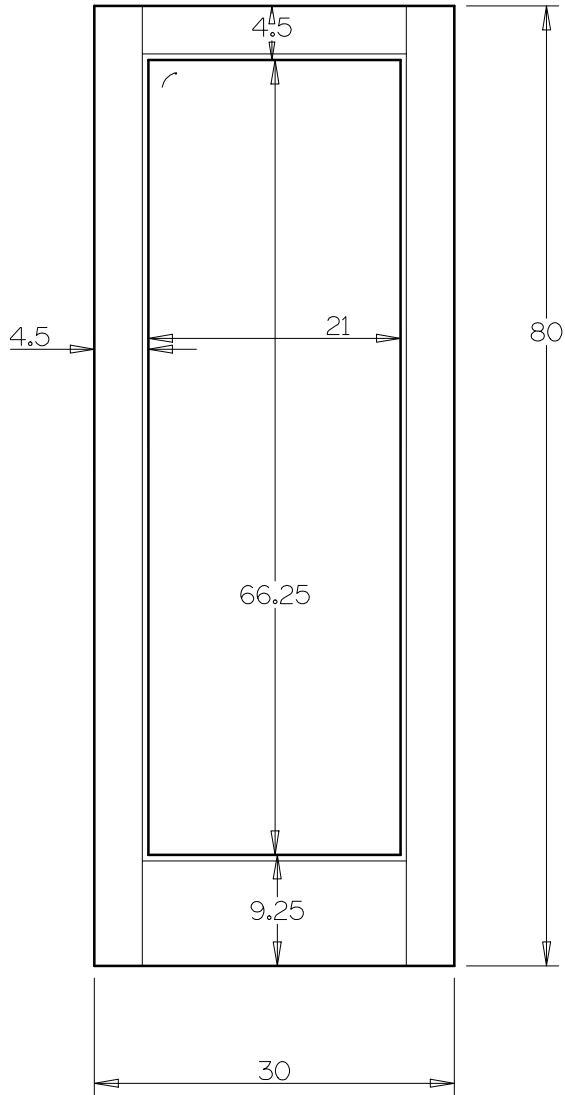

Stile and Rail measurements are overall including 3/8 sticking.

JPH

BUFFELEN WOODWORKING CO.

SINCE 1913

REF. NO.

2-6 x 6-8 1501

DATE 10/11/16

SCALE 3/4" = 1'