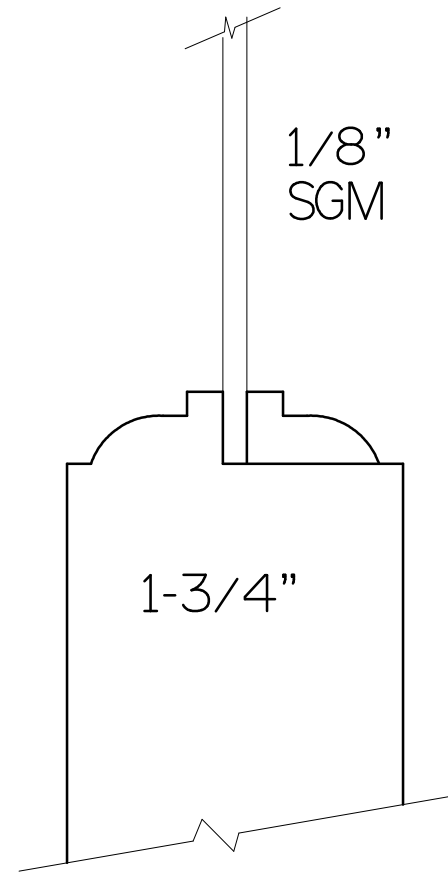

Stile and Rail measurements are overall including 3/8 sticking.

JPH

BUFFELEN WOODWORKING CO.

SINCE 1913

REF. NO.

2-6 x 6-8 1501

DATE 10/11/16

SCALE 3/4" = 1'