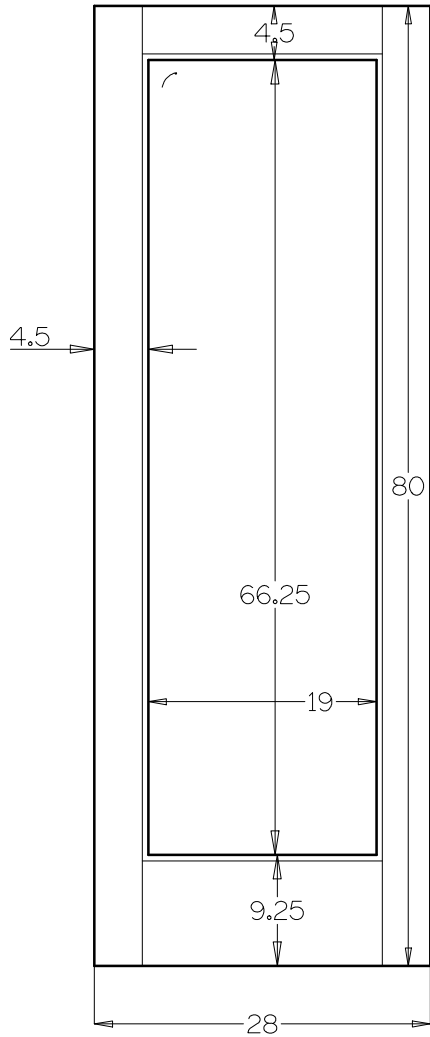

Stile and Rail measurements are overall including 3/8 sticking.

JPH

BUFFELEN WOODWORKING CO.

SINCE 1913

REF. NO.

2-4 x 6-8 1501

DATE 10/11/16

SCALE 3/4" = 1'