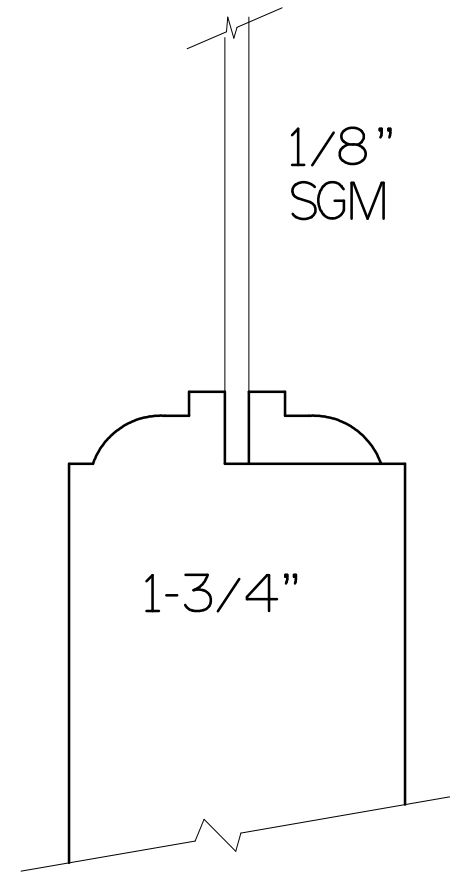

Stile and Rail measurements are overall including 3/8 sticking.

JPH

BUFFELEN WOODWORKING CO.

SINCE 1913

REF. NO.

2-4 x 6-8 1501

DATE 10/11/16

SCALE 3/4" = 1'