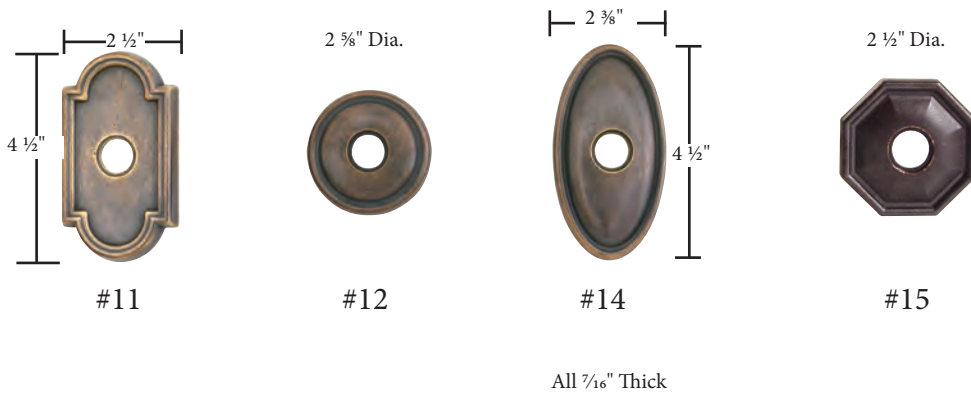

**Brass Rosettes**

**Brass Modern Rosettes**

**Arts & Crafts Rosettes**

**Porcelain Rosette**

**Sandcast Bronze Rosettes**

**Lost Wax Cast Bronze Rosettes**

**Wrought Steel & Stainless Steel Rosettes**

- Same dimensions for doorbell buttons
- Screw-to-Screw for rosette/doorbell buttons 1 5/8"