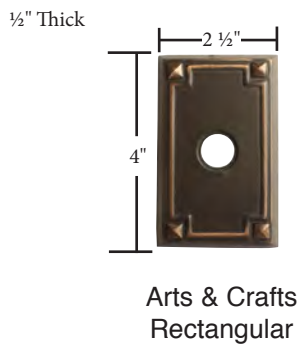

**Brass Rosettes**

**Brass Modern Rosettes**

**Arts & Crafts Rosettes**

**Porcelain Rosette**

**Sandcast Bronze Rosettes**

**Lost Wax Cast Bronze Rosettes**

**Wrought Steel & Stainless Steel Rosettes**

- Same dimensions for doorbell buttons
- Screw-to-Screw for rosette/doorbell buttons 1 5/8"