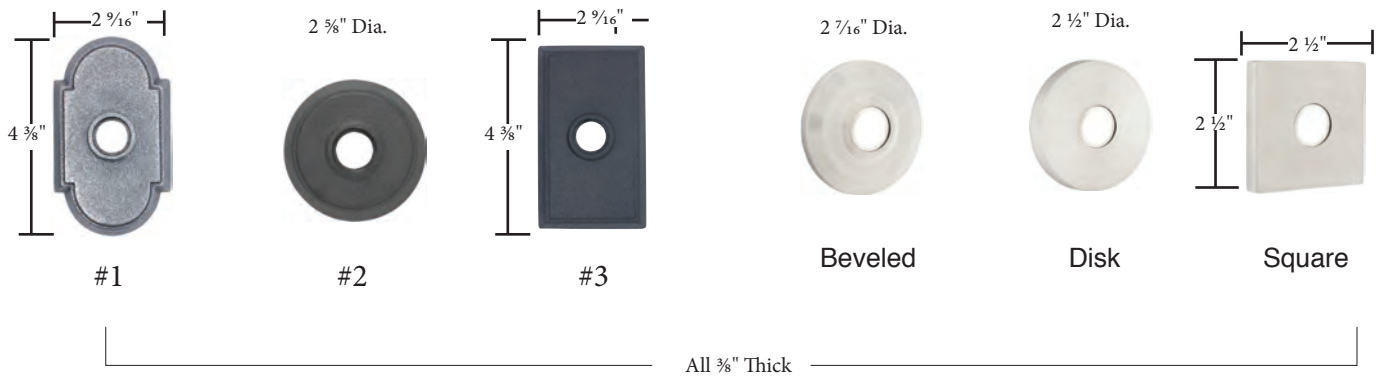

**Brass Rosettes**

**Brass Modern Rosettes**

**Arts & Crafts Rosettes**

**Porcelain Rosette**

**Sandcast Bronze Rosettes**

**Lost Wax Cast Bronze Rosettes**

**Wrought Steel & Stainless Steel Rosettes**

- Same dimensions for doorbell buttons
- Screw-to-Screw for rosette/doorbell buttons 1 5/8"