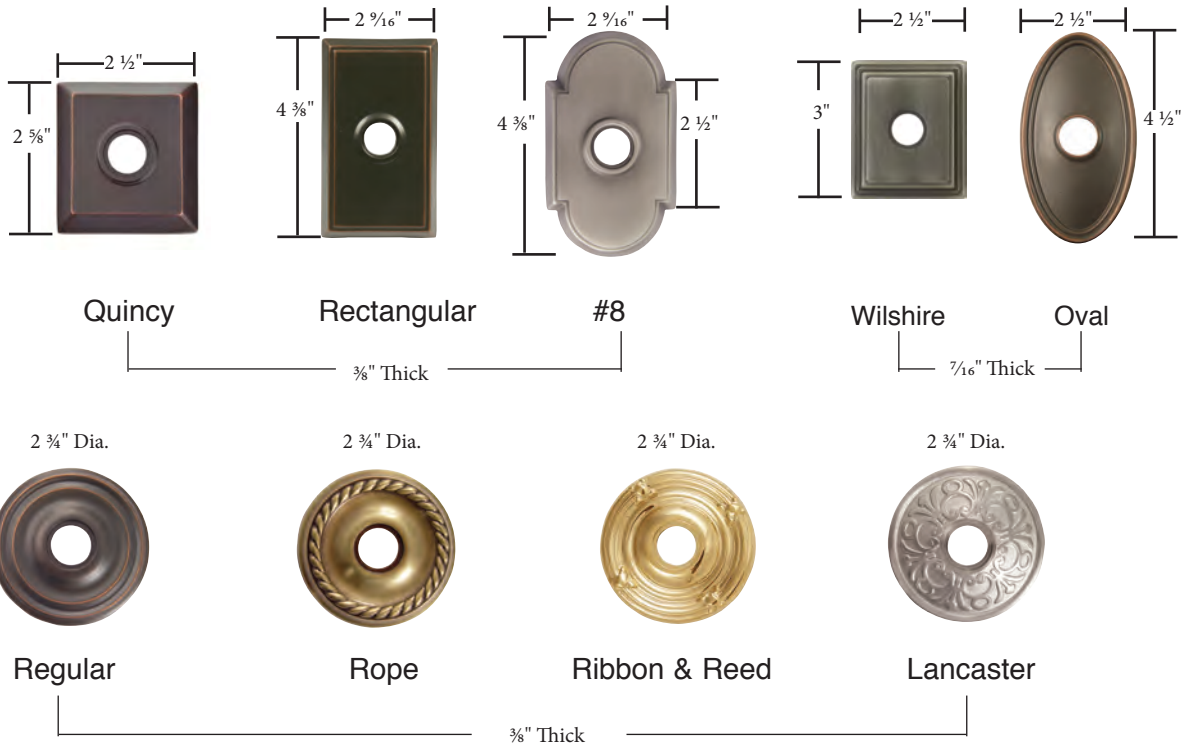

**Brass Rosettes**

**Brass Modern Rosettes**

**Arts & Crafts Rosettes**

**Porcelain Rosette**

**Sandcast Bronze Rosettes**

**Lost Wax Cast Bronze Rosettes**

**Wrought Steel & Stainless Steel Rosettes**

- Same dimensions for doorbell buttons
- Screw-to-Screw for rosette/doorbell buttons 1 5/8"