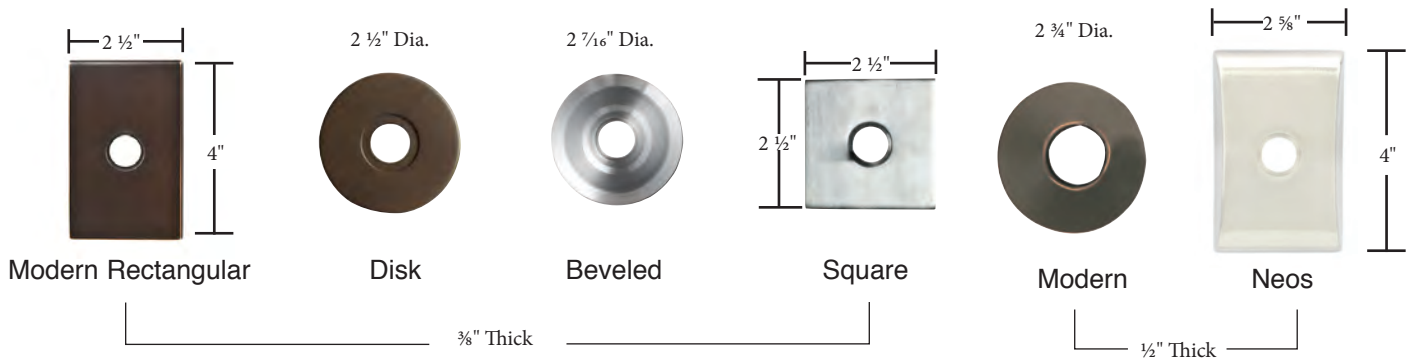

**Brass Rosettes**

**Brass Modern Rosettes**

**Arts & Crafts Rosettes**

**Porcelain Rosette**

**Sandcast Bronze Rosettes**

**Lost Wax Cast Bronze Rosettes**

**Wrought Steel & Stainless Steel Rosettes**

- Same dimensions for doorbell buttons
- Screw-to-Screw for rosette/doorbell buttons 1 5/8"