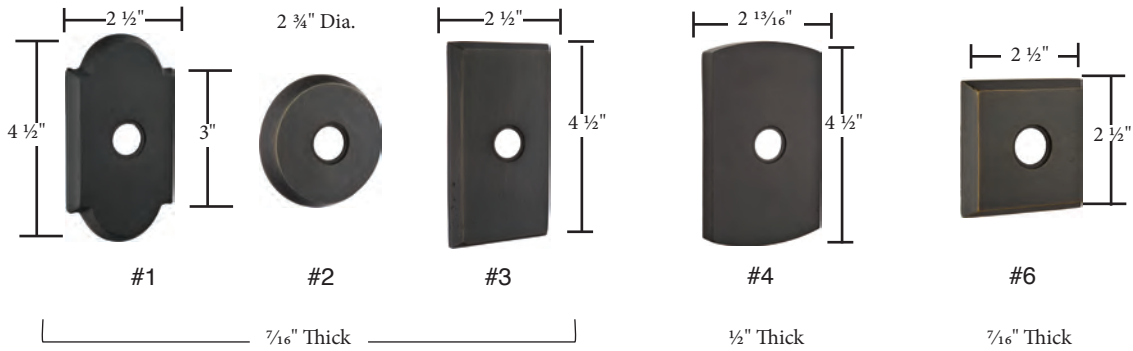

**Brass Rosettes**

**Brass Modern Rosettes**

**Arts & Crafts Rosettes**

**Porcelain Rosette**

**Sandcast Bronze Rosettes**

**Lost Wax Cast Bronze Rosettes**

**Wrought Steel & Stainless Steel Rosettes**

- Same dimensions for doorbell buttons
- Screw-to-Screw for rosette/doorbell buttons 1 5/8"