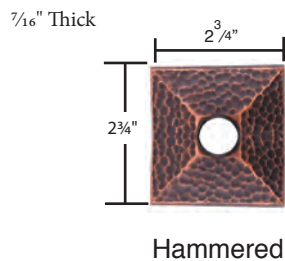

**Brass Rosettes**

**Brass Modern Rosettes**

**Arts & Crafts Rosettes**

**Porcelain Rosette**

**Sandcast Bronze Rosettes**

**Lost Wax Cast Bronze Rosettes**

**Wrought Steel & Stainless Steel Rosettes**

- Same dimensions for doorbell buttons
- Screw-to-Screw for rosette/doorbell buttons 1 5/8"